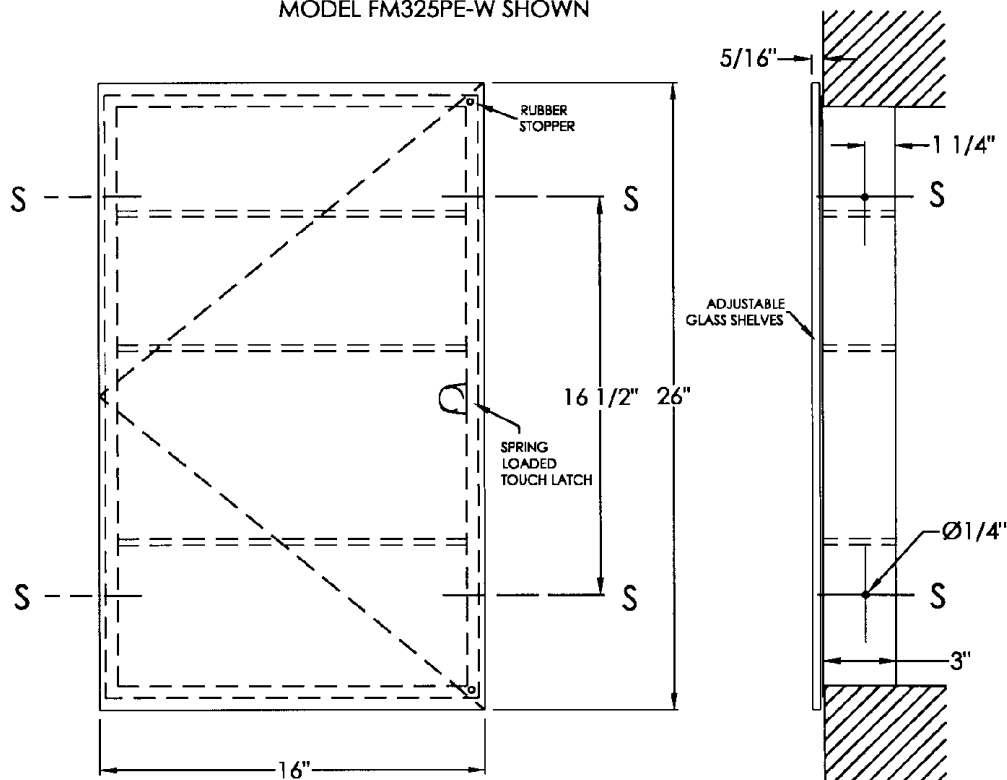

BASCO TECHNICAL DATA SHEET

FM SERIES

SLIME LINE RECESSED
MEDICINE CABINETS

10/29/99

MODEL FM325PE-W SHOWN

<u>POLISHED STAINLESS STEEL FRAME</u>	<u>POLISHED EDGE MIRROR</u>	<u>BEVELED EDGE MIRROR</u>	<u>WALL OPENING w X h X d</u>	<u>OVERALL SIZE W X H</u>	<u>GLASS SHELVES</u>
FM321-W	FM321PE-W	FM321BV-W	12 3/8" X 34 1/4" X 3 1/4"	13 1/2" X 36"	3
FM323-W	FM323PE-W	FM323BV-W	14 7/8" X 20 1/4" X 3 1/4"	16" X 22"	2
FM325-W	FM325PE-W	FM325BV-W	14 7/8" X 24 1/4" X 3 1/4"	16" X 26"	3
FM326-W	FM326PE-W	FM326BV-W	14 7/8" X 28 1/4" X 3 1/4"	16" X 30"	3
FM327-W	FM327PE-W	FM327BV-W	16 7/8" X 22 1/4" X 3 1/4"	18" X 24"	3
FM329-W	FM329PE-W	FM329BV-W	14 7/8" X 34 1/4" X 3 1/4"	16" X 36"	4
FM331-W	FM331PE-W	FM331BV-W	16 7/8" X 34 1/4" X 3 1/4"	18" X 36"	4
FM333-W	FM333PE-W	FM333BV-W	16 7/8" X 40 1/4" X 3 1/4"	18" X 42"	5
FM335-W	FM335PE-W	FM335BV-W	16 7/8" X 50 1/4" X 3 1/4"	18" X 52"	5

DOOR: EQUIPPED WITH A SPRING LOADED TOUCH LATCH AND IS HUNG ON COMPLETELY INVISIBLE EUROPEAN STYLE HINGES.

BASCO TECHNICAL DATA SHEET

FM SERIES

10/29/99

SLIME LINE RECESSED
MEDICINE CABINETS

MODEL FM325PE-W SHOWN

<u>POLISHED STAINLESS STEEL FRAME</u>	<u>POLISHED EDGE MIRROR</u>	<u>BEVELED EDGE MIRROR</u>	<u>WALL OPENING w X h X d</u>	<u>OVERALL SIZE W X H</u>	<u>GLASS SHELVES</u>
FM321-W	FM321PE-W	FM321BV-W	12 3/8" X 34 1/4" X 3 1/4"	13 1/2" X 36"	3
FM323-W	FM323PE-W	FM323BV-W	14 7/8" X 20 1/4" X 3 1/4"	16" X 22"	2
FM325-W	FM325PE-W	FM325BV-W	14 7/8" X 24 1/4" X 3 1/4"	16" X 26"	3
FM326-W	FM326PE-W	FM326BV-W	14 7/8" X 28 1/4" X 3 1/4"	16" X 30"	3
FM327-W	FM327PE-W	FM327BV-W	16 7/8" X 22 1/4" X 3 1/4"	18" X 24"	3
FM329-W	FM329PE-W	FM329BV-W	14 7/8" X 34 1/4" X 3 1/4"	16" X 36"	4
FM331-W	FM331PE-W	FM331BV-W	16 7/8" X 34 1/4" X 3 1/4"	18" X 36"	4
FM333-W	FM333PE-W	FM333BV-W	16 7/8" X 40 1/4" X 3 1/4"	18" X 42"	5
FM335-W	FM335PE-W	FM335BV-W	16 7/8" X 50 1/4" X 3 1/4"	18" X 52"	5