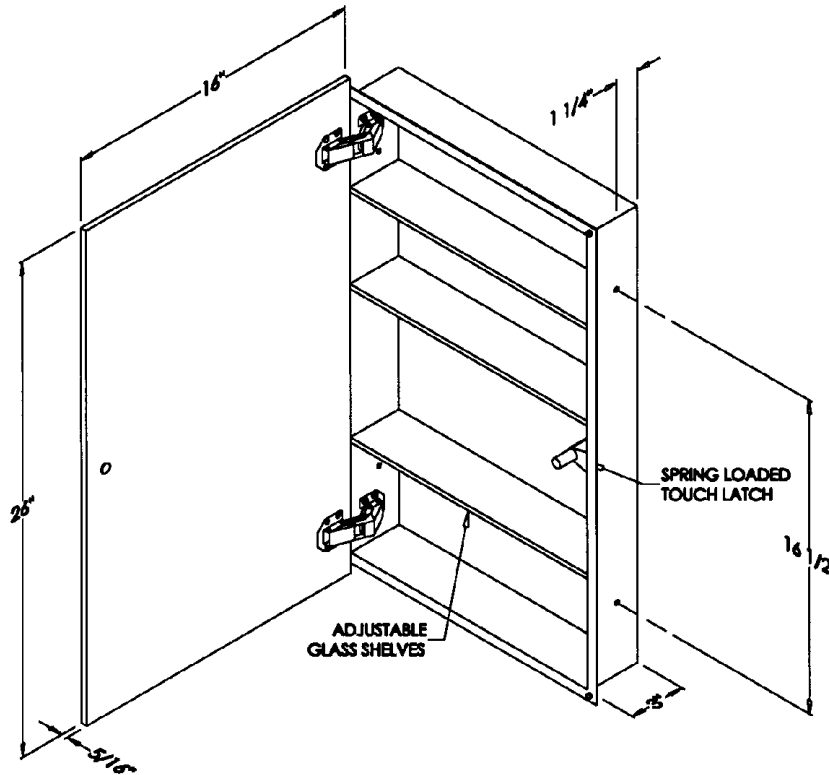

BASCO TECHNICAL DATA SHEET

FM SERIES

SLIME LINE RECESSED
MEDICINE CABINETS

10/29/99

MODEL FM325PE-W SHOWN

<u>POLISHED STAINLESS STEEL FRAME</u>	<u>POLISHED EDGE MIRROR</u>	<u>BEVELED EDGE MIRROR</u>	<u>WALL OPENING w X h X d</u>	<u>OVERALL SIZE W X H</u>	<u>GLASS SHELVES</u>
FM321-W	FM321PE-W	FM321BV-W	12 3/8" X 34 1/4" X 3 1/4"	13 1/2" X 36"	3
FM323-W	FM323PE-W	FM323BV-W	14 7/8" X 20 1/4" X 3 1/4"	16" X 22"	2
FM325-W	FM325PE-W	FM325BV-W	14 7/8" X 24 1/4" X 3 1/4"	16" X 26"	3
FM326-W	FM326PE-W	FM326BV-W	14 7/8" X 28 1/4" X 3 1/4"	16" X 30"	3
FM327-W	FM327PE-W	FM327BV-W	16 7/8" X 22 1/4" X 3 1/4"	18" X 24"	3
FM329-W	FM329PE-W	FM329BV-W	14 7/8" X 34 1/4" X 3 1/4"	16" X 36"	4
FM331-W	FM331PE-W	FM331BV-W	16 7/8" X 34 1/4" X 3 1/4"	18" X 36"	4
FM333-W	FM333PE-W	FM333BV-W	16 7/8" X 40 1/4" X 3 1/4"	18" X 42"	5
FM335-W	FM335PE-W	FM335BV-W	16 7/8" X 50 1/4" X 3 1/4"	18" X 52"	5

BODY: HEAVY 20 GAUGE PRIME COLD ROLLED STEEL.

FINISH: BONDERIZED TO RESIST RUST AND SPRAYED WITH A SPECIAL WHITE COLOR ENAMEL, THEN BAKED AT HIGH TEMPERATURE FOR DURABILITY.

MIRRORS: FIRST QUALITY 3/16" PLATE GLASS.

DOOR: EQUIPPED WITH A SPRING LOADED TOUCH LATCH AND IS HUNG ON COMPLETELY INVISIBLE EUROPEAN STYLE HINGES.

BASCO TECHNICAL DATA SHEET

FM SERIES

10/29/99

SLIME LINE RECESSED
MEDICINE CABINETS

MODEL FM325PE-W SHOWN