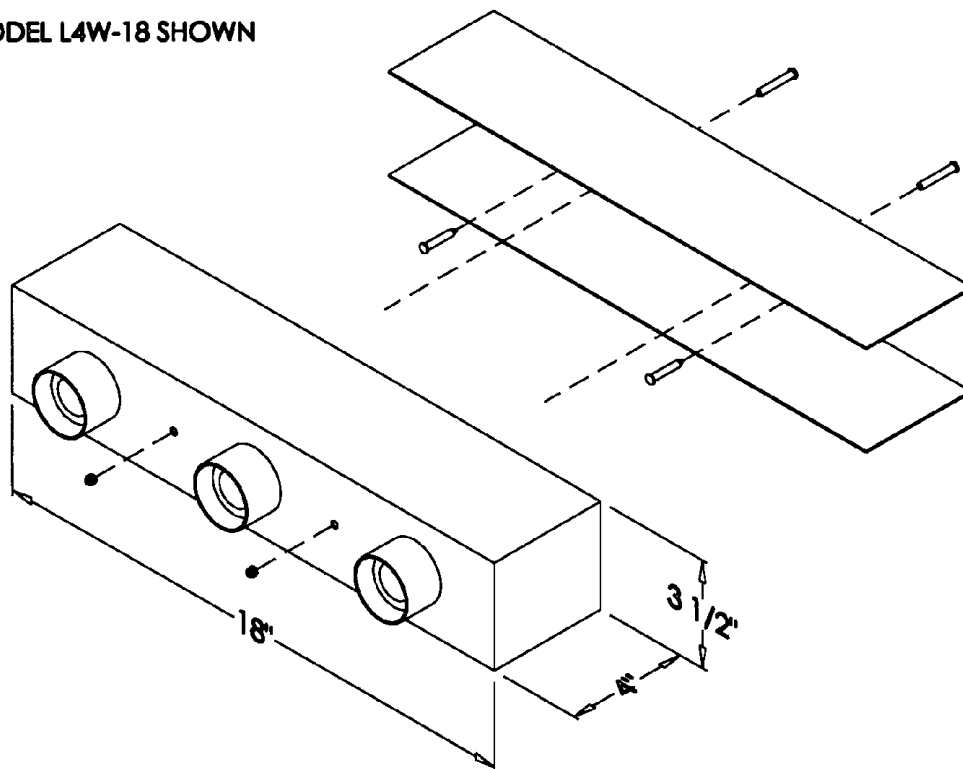

BASCO TECHNICAL DATA SHEET

L4W SERIES

LIGHT FIXTURE WITH
WHITE ENAMEL FINISH

4" DEPTH

7/6/99

MODEL L4W-18 SHOWN

OVERALL SIZE

W X H X D

16" X 3 1/2" X 4"
18" X 3 1/2" X 4"
24" X 3 1/2" X 4"
30" X 3 1/2" X 4"
36" X 3 1/2" X 4"
48" X 3 1/2" X 4"
54" X 3 1/2" X 4"
60" X 3 1/2" X 4"
72" X 3 1/2" X 4"

WHITE

ENAMEL MODEL

L4W-16
L4W-18
L4W-24
L4W-30
L4W-36
L4W-48
L4W-54
L4W-60
L4W-72