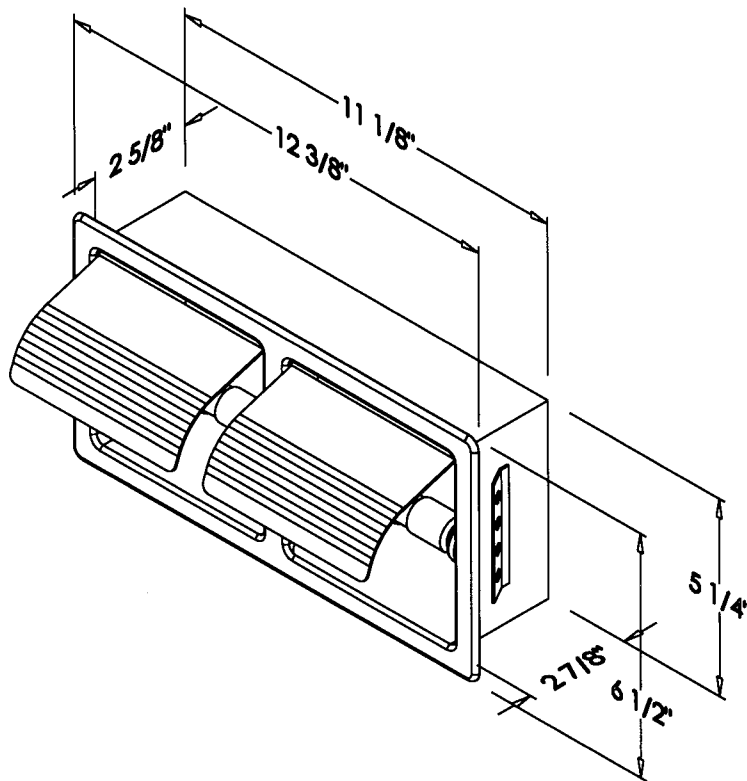

BASCO TECHNICAL DATA SHEET

7987P

7/9/99

EUROPA HOTEL
BATH ACCESSORIES

HORIZONTAL DUAL
HOODED TOILET PAPER
HOLDER

FABRICATED IN ONE PIECE OF TYPE 304 STAINLESS STEEL POLISHED TO BRIGHT FINISH. FURNISHED WITH CHROME PLATED ROLLER. OVERALL SIZE: 12 3/8" X 6 1/2". WALL OPENING REQUIRED: 11 5/8" X 5 3/4" X 3"

AVAILABLE IN POLISHED BRASS FINISH. ADD "PB" IN FRONT OF PART NUMBER.