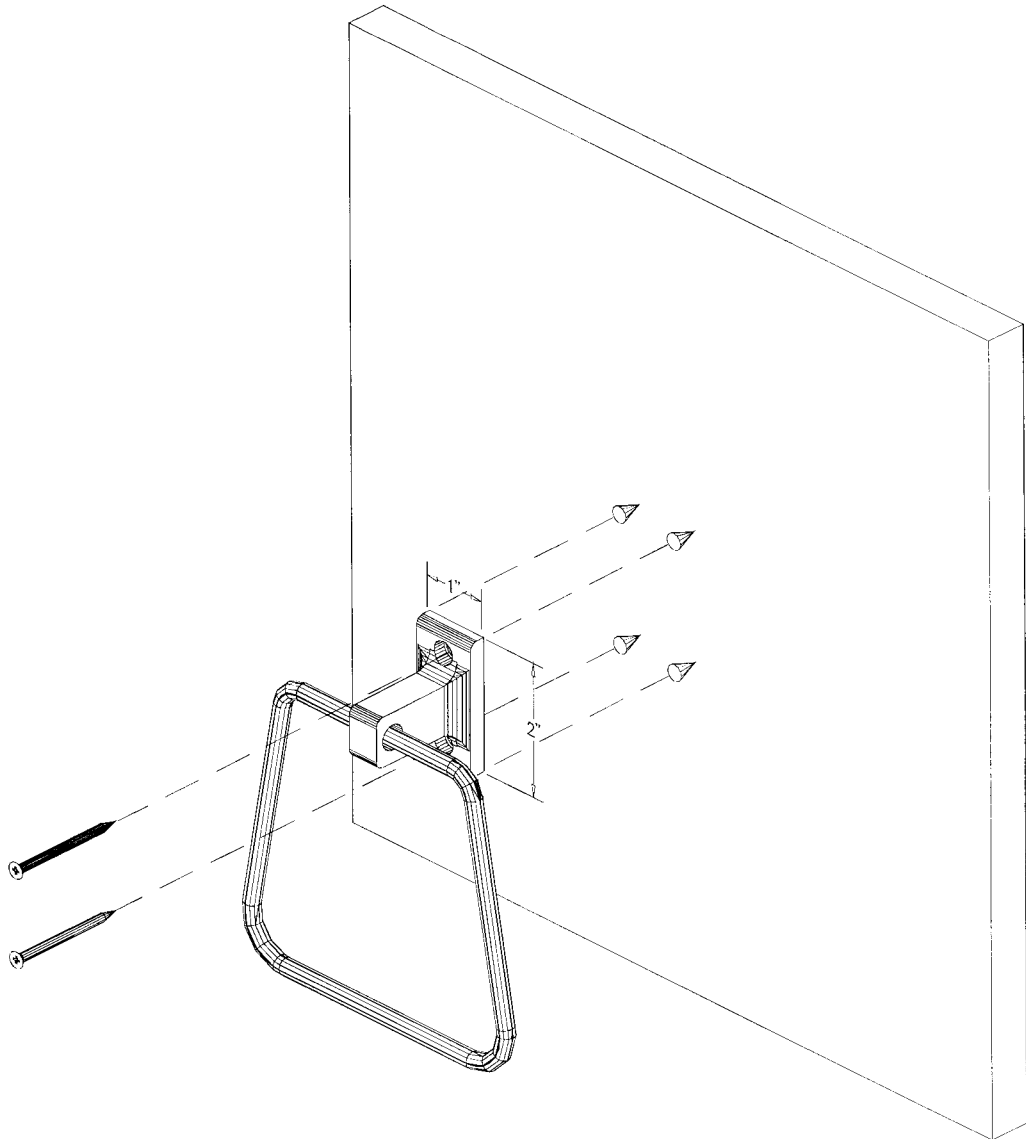

BASCO TECHNICAL DATA SHEET

5406C

CONTEMPO CHROME
BATH ACCESSORIES

CHROME TOWEL RING

INSTALLATION DIAGRAM

THE EXPOSED MOUNTING SYSTEM:

ALL EXPOSED METAL SUPPORTING PARTS TO BE DIECAST ZAMAC AND PROVIDE FOR POSITIVE ATTACHMENT DIRECTLY TO WALL OR SUPPORTING SURFACE.

BASCO TECHNICAL DATA SHEET

5406C-TR

CONTEMPO CHROME
BATH ACCESSORIES

CHROME TOWEL RING
TRAPEZOID SHAPE

INSTALLATION DIAGRAM

THE EXPOSED MOUNTING SYSTEM:

ALL EXPOSED METAL SUPPORTING PARTS TO BE DIECAST ZAMAC AND PROVIDE FOR POSITIVE ATTACHMENT DIRECTLY TO WALL OR SUPPORTING SURFACE.