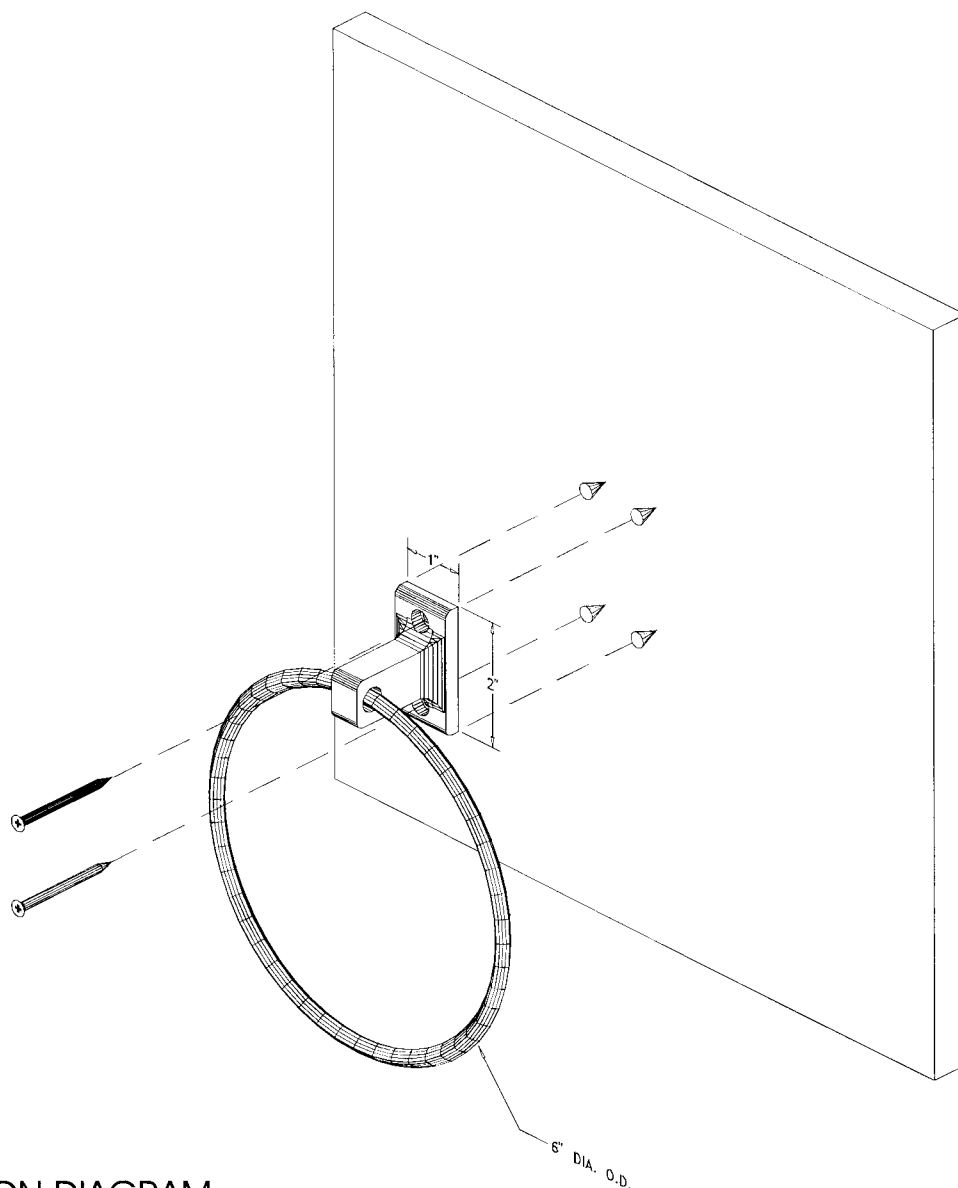

BASCO TECHNICAL DATA SHEET

5406C

CONTEMPO CHROME
BATH ACCESSORIES

CHROME TOWEL RING

INSTALLATION DIAGRAM

THE EXPOSED MOUNTING SYSTEM:

ALL EXPOSED METAL SUPPORTING PARTS TO BE DIECAST ZAMAC AND PROVIDE FOR POSITIVE ATTACHMENT DIRECTLY TO WALL OR SUPPORTING SURFACE.

BASCO TECHNICAL DATA SHEET

5406C-TR

CONTEMPO CHROME
BATH ACCESSORIES

CHROME TOWEL RING
TRAPEZOID SHAPE

INSTALLATION DIAGRAM

THE EXPOSED MOUNTING SYSTEM:

ALL EXPOSED METAL SUPPORTING PARTS TO BE DIECAST ZAMAC AND PROVIDE FOR POSITIVE ATTACHMENT DIRECTLY TO WALL OR SUPPORTING SURFACE.