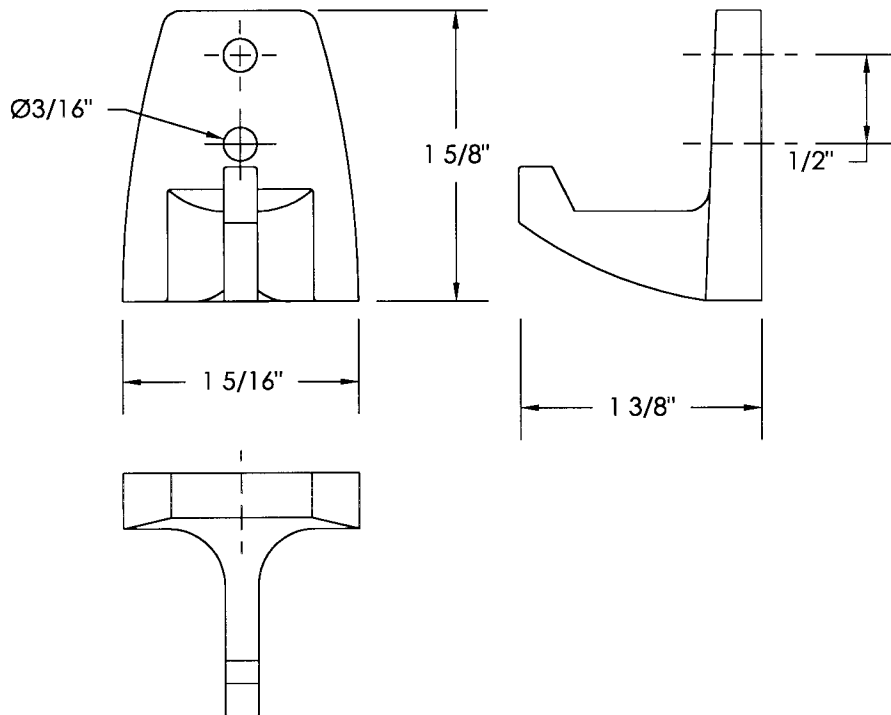

# BASCO TECHNICAL DATA SHEET

# 519

8/2/99

CONTEMPO CHROME  
BATH ACCESSORIES

ROBE HOOK

THE CONTEMPO SERIES OFFERS EASY INSTALLATION AND MODERN DESIGN. BASCO MAKES THESE QUALITY FIXTURES AVAILABLE TO YOU AT A PRICE YOU'RE SURE TO ENJOY. THESE TRIPLE CHROME PLATED ACCESSORIES ARE MADE OF DURABLE ZAMAC.

- FUNCTIONAL STYLING
- DELUXE EXPOSED SCREW DESIGN