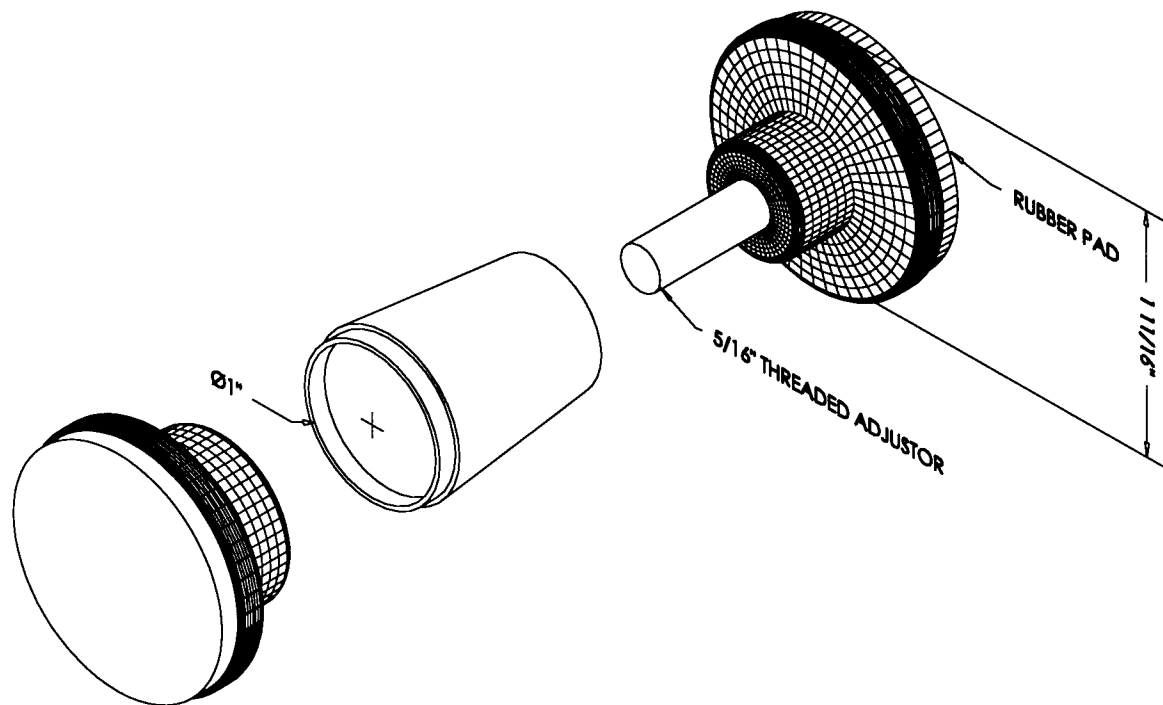

BASCO TECHNICAL DATA SHEET

1201

5/28/99

SHOWER ROD
END FLANGES

ADJUSTABLE CHROME
PLATED CAST ZINC

BASCO TECHNICAL DATA SHEET

1201
5/28/99

SHOWER ROD
END FLANGES

ADJUSTABLE CHROME
PLATED CAST ZINC

Three piece flange holds 1" diameter rods. The outer diameter of the flange is $1\ 11/16"$. The end pieces sit at a depth of $3/8"$ and the adjustor is $1\ 1/4"$ deep.